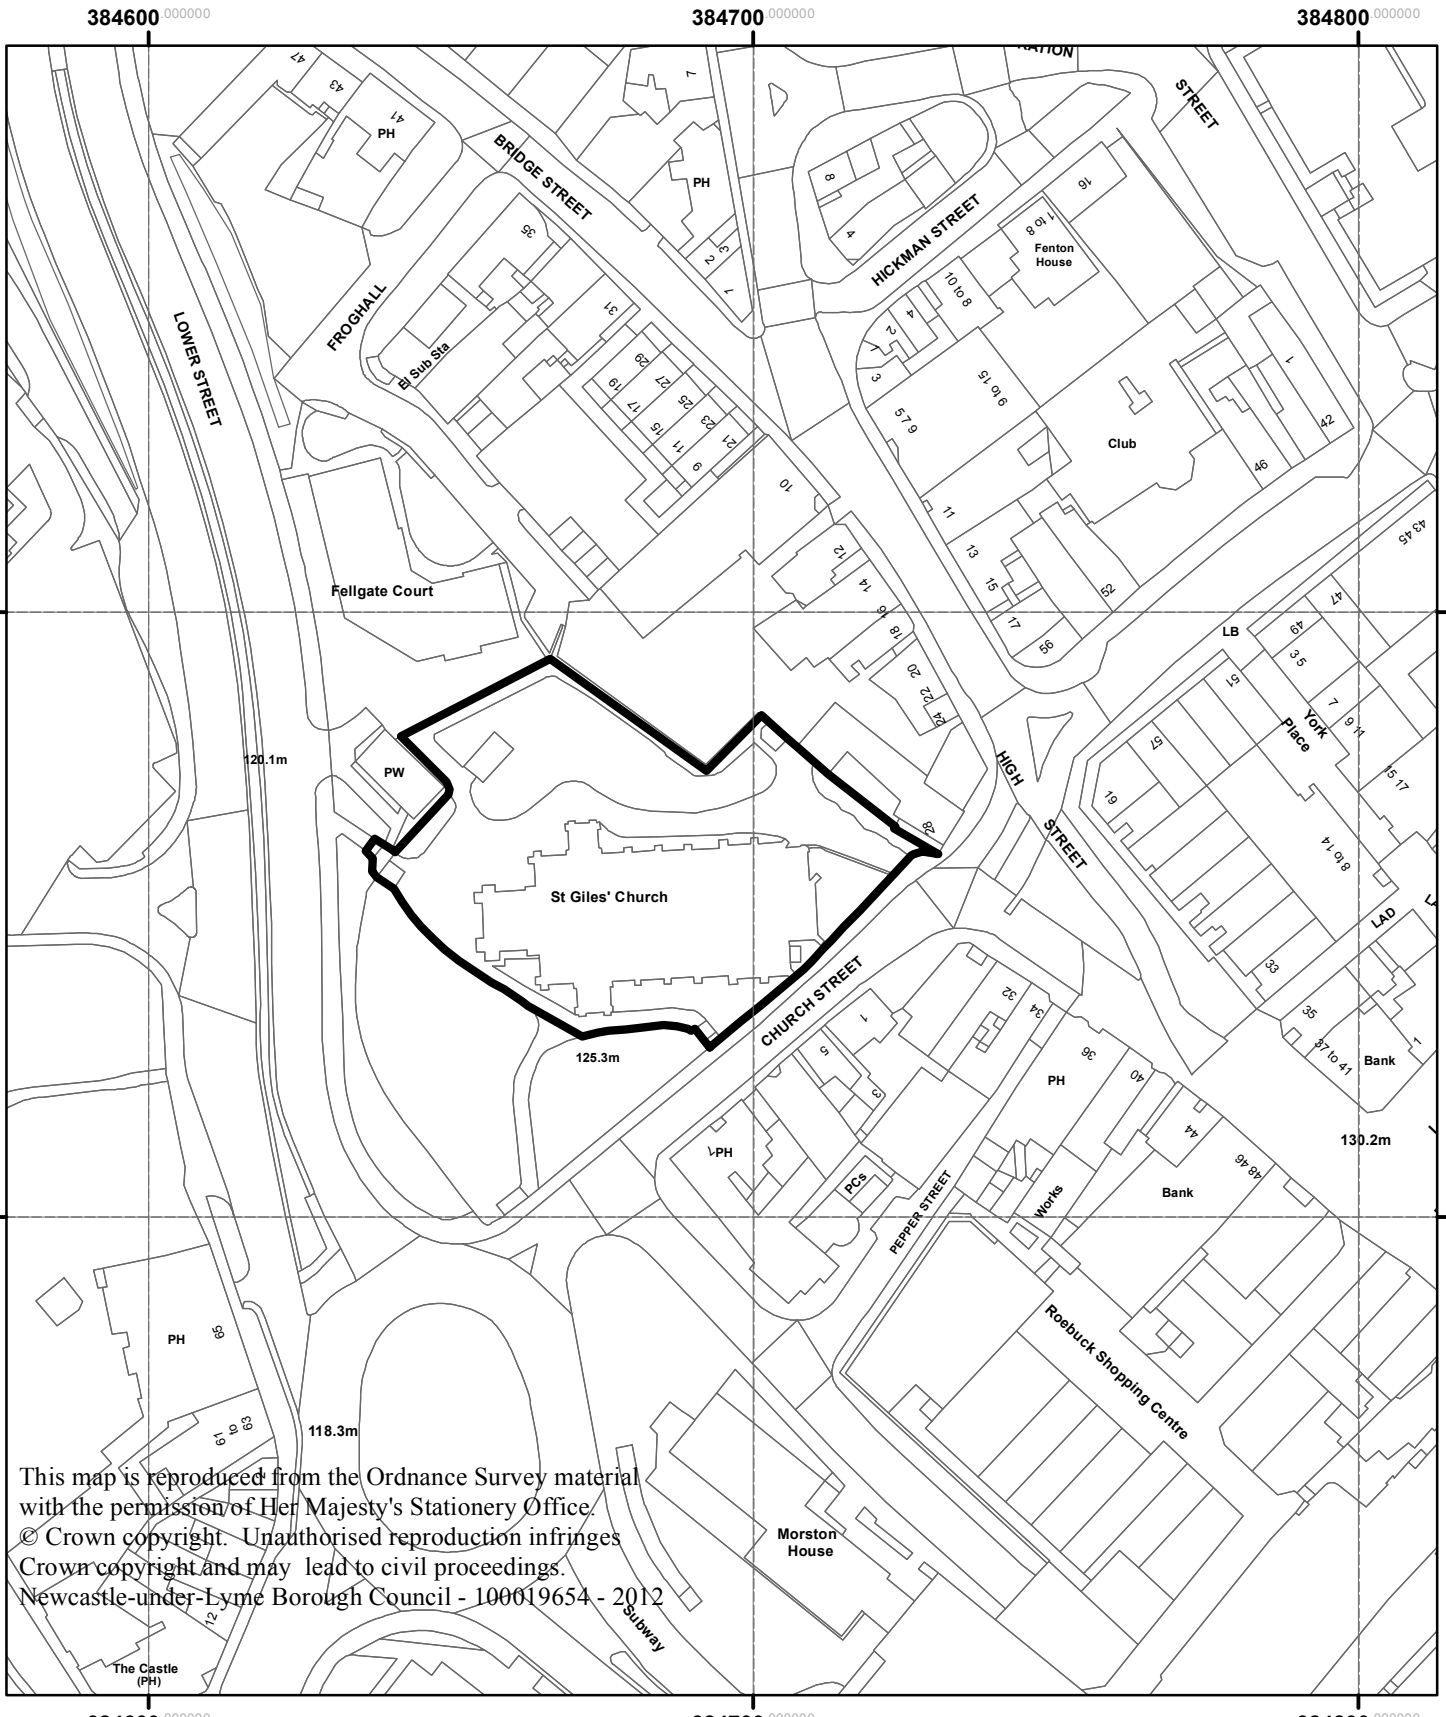

12/111/FUL St Giles Church, Newcastle

This map is reproduced from the Ordnance Survey material with the permission of Her Majesty's Stationery Office. © Crown copyright. Unauthorised reproduction infringes Crown copyright and may lead to civil proceedings. Newcastle-under-Lyme Borough Council - 100019654 - 2012